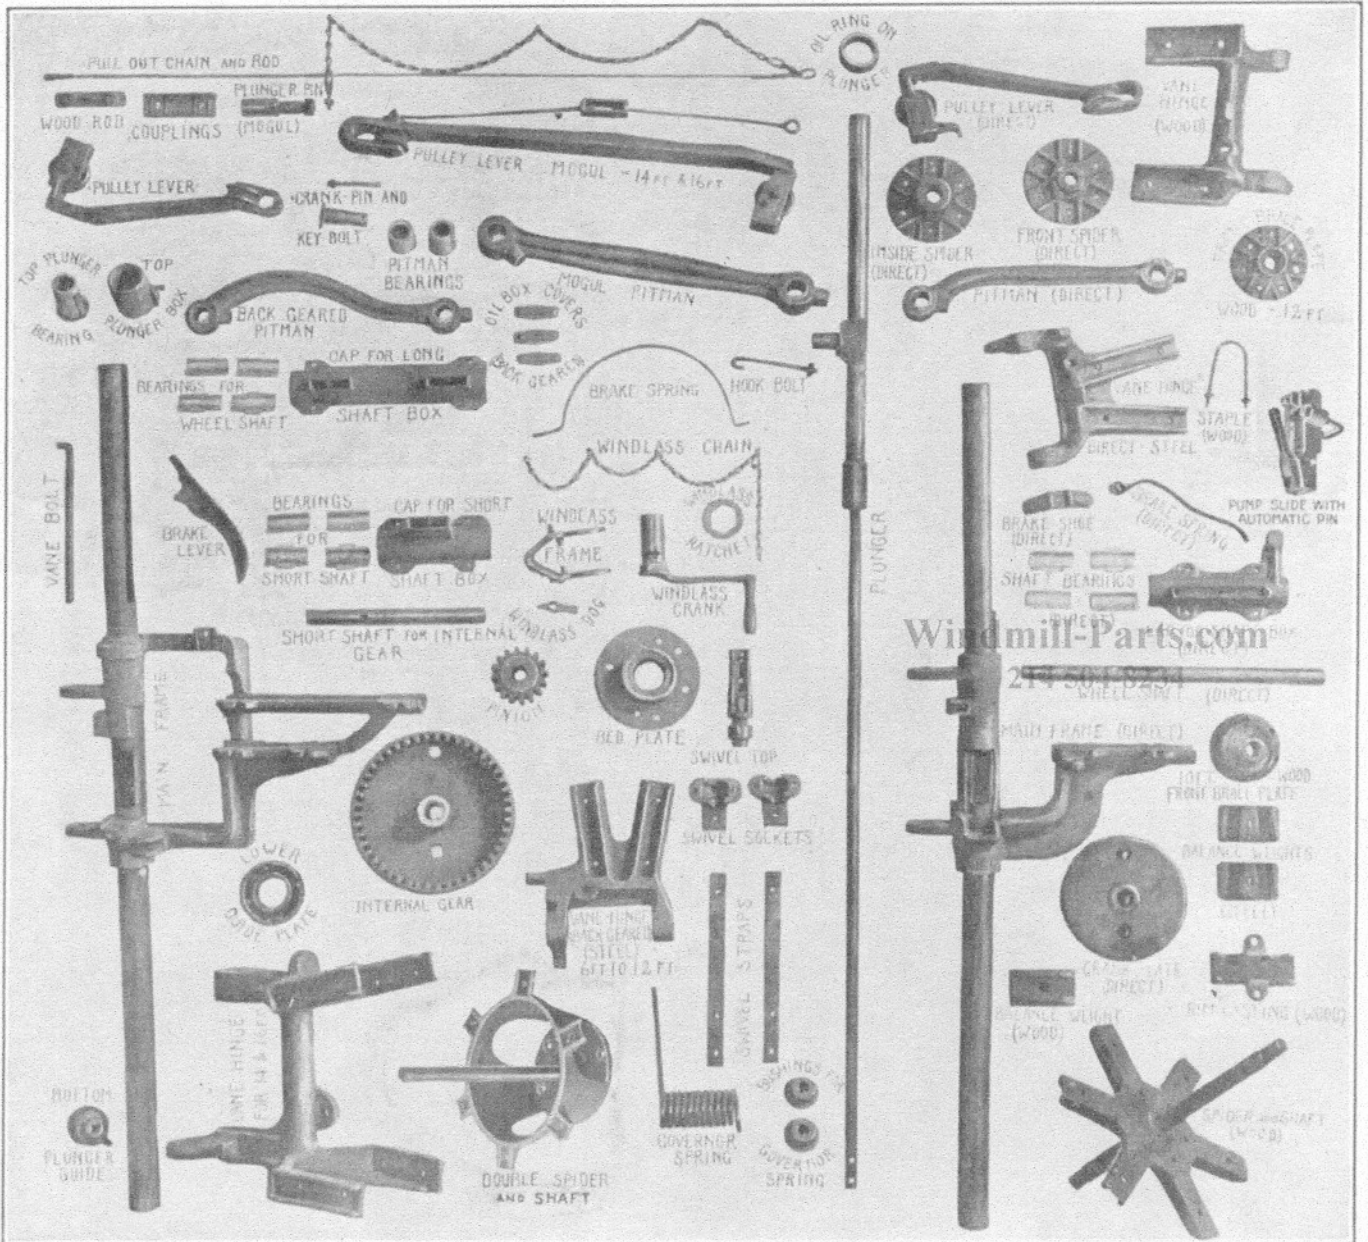

# GENUINE WOODMANSE PARTS

FOR

## Style "S" Windmills

Price List of Parts on Opposite Page

Windmill-Parts.com

Erected Since 1903

### WHEEL AND ARM BOLTS PER SET

6 Foot	\$1.30	10 Foot	\$1.80
8 Foot	\$1.60	12 Foot	\$2.10

Windmill-Parts.com

214 504-8234