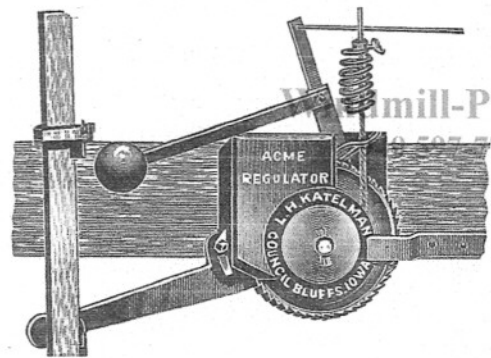

Built of heavy steel; corner posts are made of stiff steel angles. The belts and girts of the tower are also steel angles, and the whole is tightly braced with flat steel diagonal braces.

Tower has a belt at the ground line and is anchored by a heavy anchor of the same angle steel 5 feet or more in length with a cross foot on each. All parts are rigidly bolted together, and, including bolts, are thoroughly galvanized.

- Girts every 10 feet.
- All complete towers are shipped with pump pole, anchor posts, guides, splice irons and pump attachment.
- 20-Foot, 4-Post Steel Tower.....each \$29.50
 - 30-Foot, 4-Post Steel Tower.....each 40.00
 - 40-Foot, 4-Post Steel Tower.....each 51.75
 - 50-Foot, 4-Post Steel Tower.....each 66.75
 - 60-Foot, 4-Post Steel Tower.....each 86.00
 - 4-Post Stub Tower.....each 2.50

For raising or lowering steel windmill towers. Does away with all side guys and brings tower in position to receive bolts. For 4-post steel towers.

Price, No. 230.....per set \$12.00

Acme Windmill Regulators

This regulator keeps the tank full of water without care or attention. It pulls windmill out of wind when the tank is full, and throws it into the wind when the water level in the tank lowers 5 inches. When the water level is low it releases the sheave wheel and allows the wire rope to unwind. The dog on the lever is held up away from the ratchet wheel and the mill pumps the tank full.